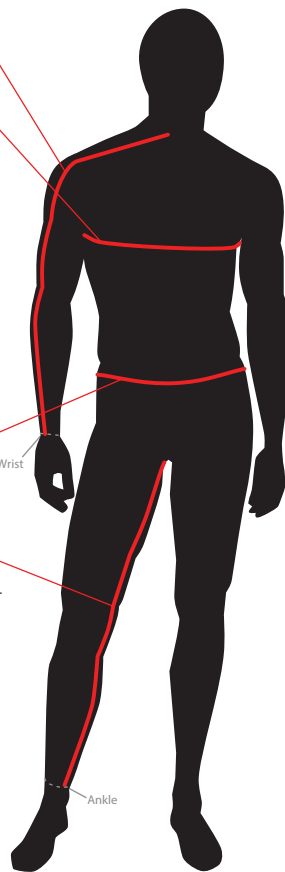

RACEWEAR / OFFROAD MEN'S SIZE CHARTS

MEN'S ADULT AND YOUTH JERSEYS

Sleeve- Measure from the center of the spine at the base of the neck, around the shoulder, over the elbow and down to the wrist.

Chest- Measure around the broadest part of the chest, 1-2 inches below the armpits.

YOUTH			ADULT		
SIZE	SLEEVE	CHEST	SIZE	SLEEVE	CHEST
YS	20"-21"	20"-22"	SM	31"-32"	34"-35"
YM	22"-23"	24"-26"	MD	32"-33"	36"-38"
YL	24"-26"	28"-30"	LG	33"-34"	40"-42"
YXL	27"-30"	32"-33"	XL	34"-35"	44"-46"
			2X	37"	48"-50"
			3X	38"	52"-54"
			4X	38"	56"-58"
			5X	38"	60"-62"

MEN'S ADULT AND YOUTH PANTS

Waist- Measure about 1" below the pelvic bone.

Inseam- Measurement is actual pant inseam.

YOUTH			ADULT			OVER-BOOT	
SIZE	INSEAM	WAIST	SIZE	WAIST	INSEAM	INSEAM	INSEAM
20	20"	22"	28	28.5"-30"	27"	31"	31"
22	21"	23"	30	30.5"-32"	28.5"	31.5"	31.5"
24	23"	24"	32	32.5"-34"	30"	32"	32"
26	25"	25"	34	34.5"-36"	30"	33"	33"
			36	36.5"-38"	31"	34"	34"
			38	38.5"-40"	31"	34"	34"
			40	40.5"-42"	31"	34"	34"
			42	42.5"-44"	31"	34"	34"
			44	44.5"-46"	31"	34"	34"
			46	46.5"-48"	31"	34"	34"
			48	48.5"-50"	31"	34"	34"

Model:
6'-3"
195lbs
32 pant
MD Jersey
11 Boot