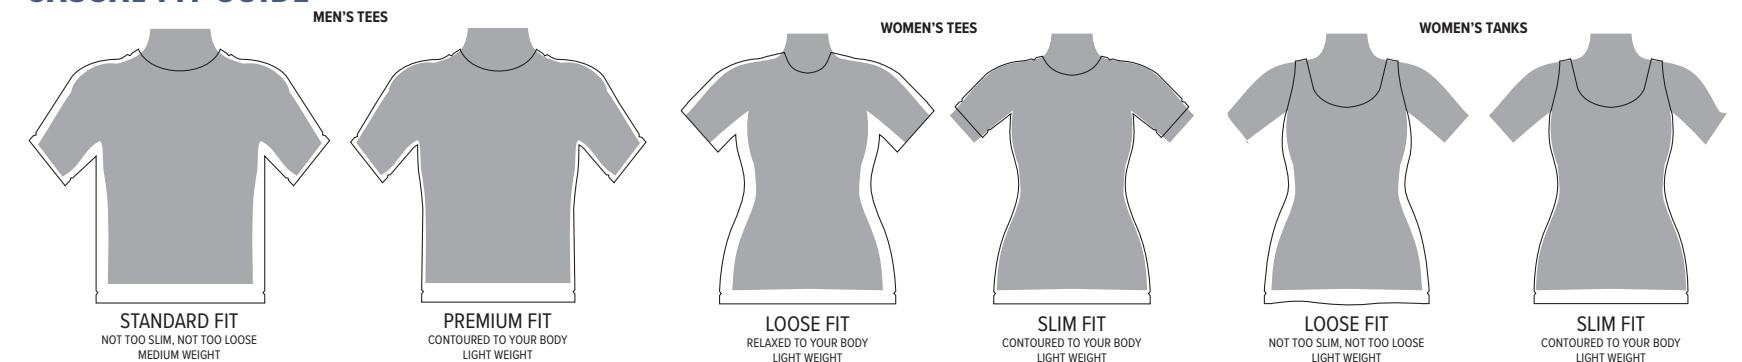

CASUAL FIT GUIDE