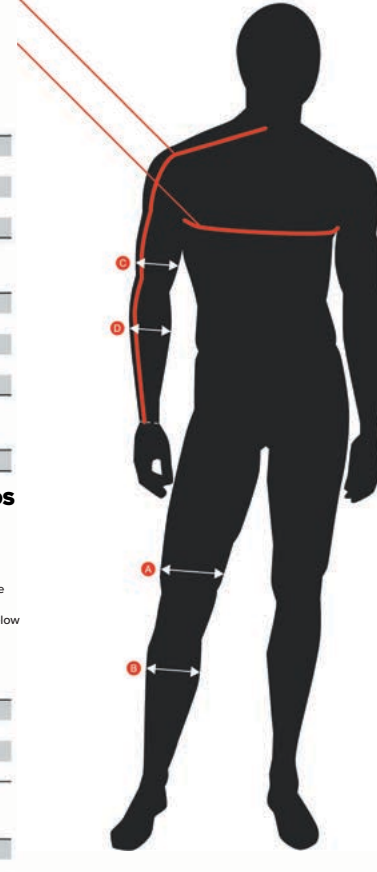

ELBOW PADS

Size	Bicep	Forearm
SM	8-10"	7.5-8.5"
MD	10-12"	8.5-9.5"
LG	12-14"	9.5-10.5"
XL	14-16"	10.5-12"