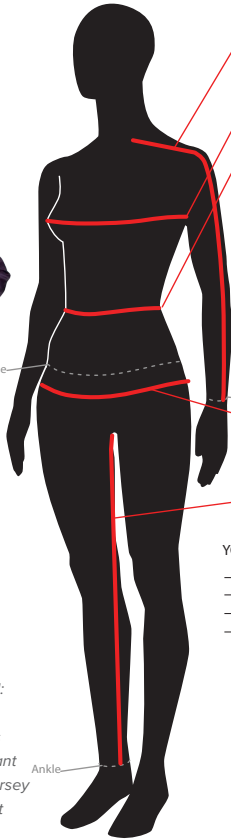

Model:
5'-6"
125lbs
0/2 pant
SM Jersey
6 Boot