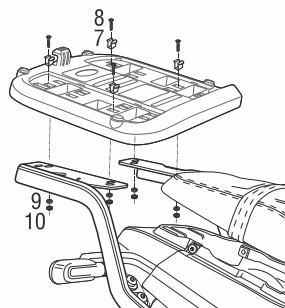

## USE TOP CASE PARTS

#	Piece	Quantity
1	Clip	4
2	Screw M6x40	4
3	Plastic spacer	4
4	Ø6 Washer M6	4
5	Nut M6	4
6	Screw M6x30	4

SHAD Top Master\*

## USE FITTING KIT PARTS

#	Piece	Quantity
7	Metal spacer	4
8	Screw M8x20	4
9	Washer M8	4
10	Nut M8	4

SHAD Top Master\*

SHAD Top Master\*

**!** CHECK BIKE COMPATIBILITY  
WWW.SHAD.ES \*