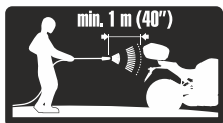

---

CASES ARE NOT DESIGNED TO PROTECT FRAGILE OBJECTS.

---

1 M. MINIMUM DISTANCE WITH POWER WASHER.

OPEN

CLOSE