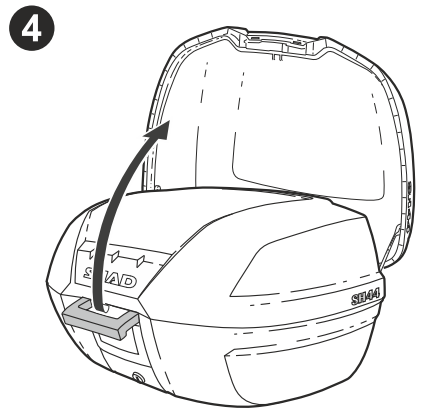

---

CASES ARE NOT DESIGNED TO PROTECT FRAGILE OBJECTS.

---

1 M. MINIMUM DISTANCE WITH POWER WASHER.

OPEN

CLOSE