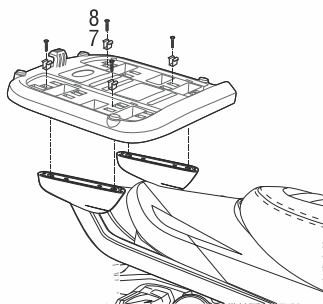

## USE TOP CASE PARTS

#	Piece	Quantity
1	Clip	4
2	Screw M6x40	4
3	Plastic spacer	4
4	Ø6 Washer M6	4
5	Nut M6	4
6	Screw M6x30	4

SHAD Top Master\*

## USE FITTING KIT PARTS

#	Piece	Quantity
7	Metal spacer	4
8	Screw M8x20	4
9	Washer M8	4
10	Nut M8	4

SHAD Top Master\*

SHAD Top Master\*

**!** CHECK BIKE COMPATIBILITY  
WWW.SHAD.ES \*