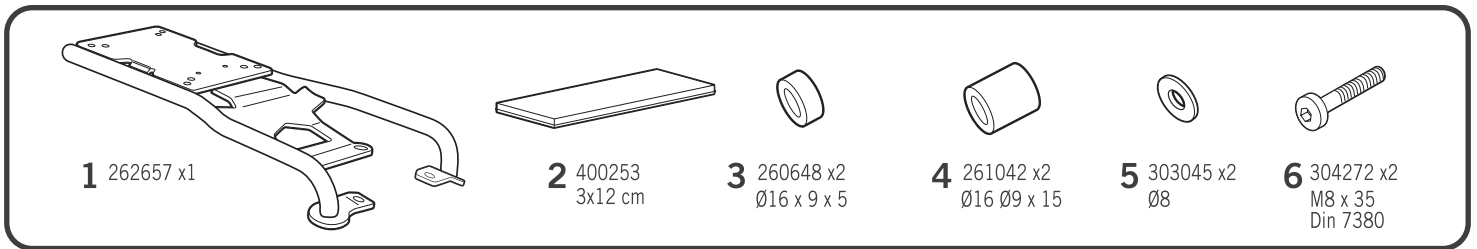

SHAD

CFMOTO 650 MT '18-'20 KIT TOP COMT60ST

! WARNING!

- Compatible with Small (D1B29PA) & Medium (D1B40PA) mounting plates. (maximun topcase SH45)
- ATTENTION: top fitting not compatible with aluminium mounting plate (D1BTRPA) or Large mounting plate (D1B481PA).

GB

Do not fully tighten the screws until it is ensured that the KIT is correctly attached and aligned.

E

No apretar los tornillos del todo hasta asegurarse que el KIT está correctamente colocado y alineado.