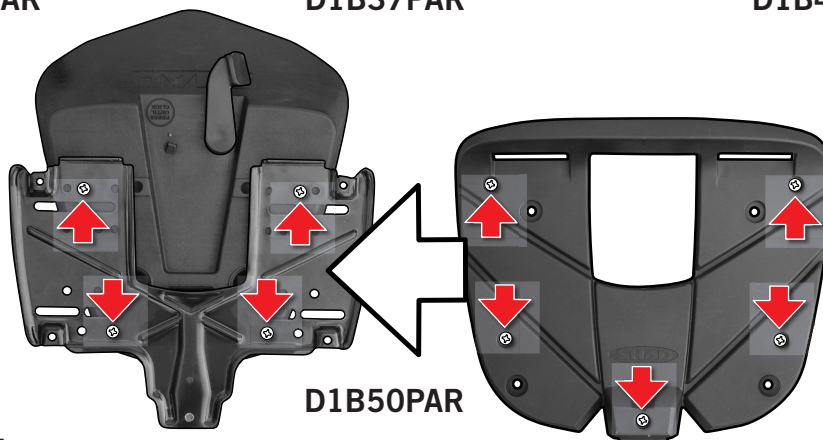

# SPORT RACK

1

D1B29PAR

D1B37PAR

D1B40PAR

D1B50PAR

2 TO PLACE

SPORT RACK KAWASAKI Z750 (07-10 / Z1000 (07-09)  
K0Z778CL

**SHAD**

**3** TO RELEASE