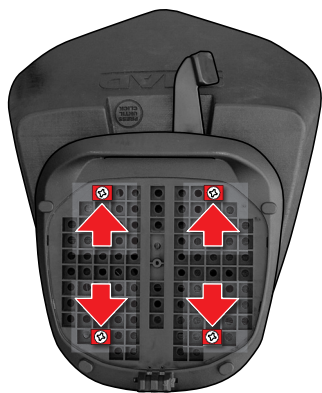

# SPORT RACK

1

D1B29PAR

D1B37PAR

D1B40PAR

D1B50PAR

2 TO PLACE

SPORT RACK KAWASAKI Z750 (07-10 / Z1000 (07-09)  
K0Z778CL

**SHAD**

**3** TO RELEASE