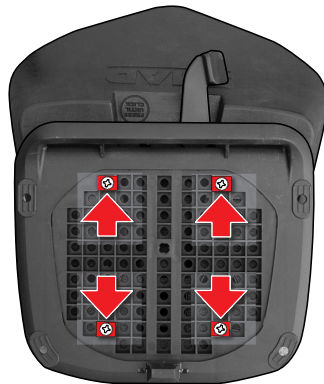

# SPORT RACK

1

D1B29PAR

D1B37PAR

D1B40PAR

D1B50PAR

2 TO PLACE

SPORT RACK KAWASAKI Z750 (07-10 / Z1000 (07-09)  
K0Z778CL

**SHAD**

**3** TO RELEASE