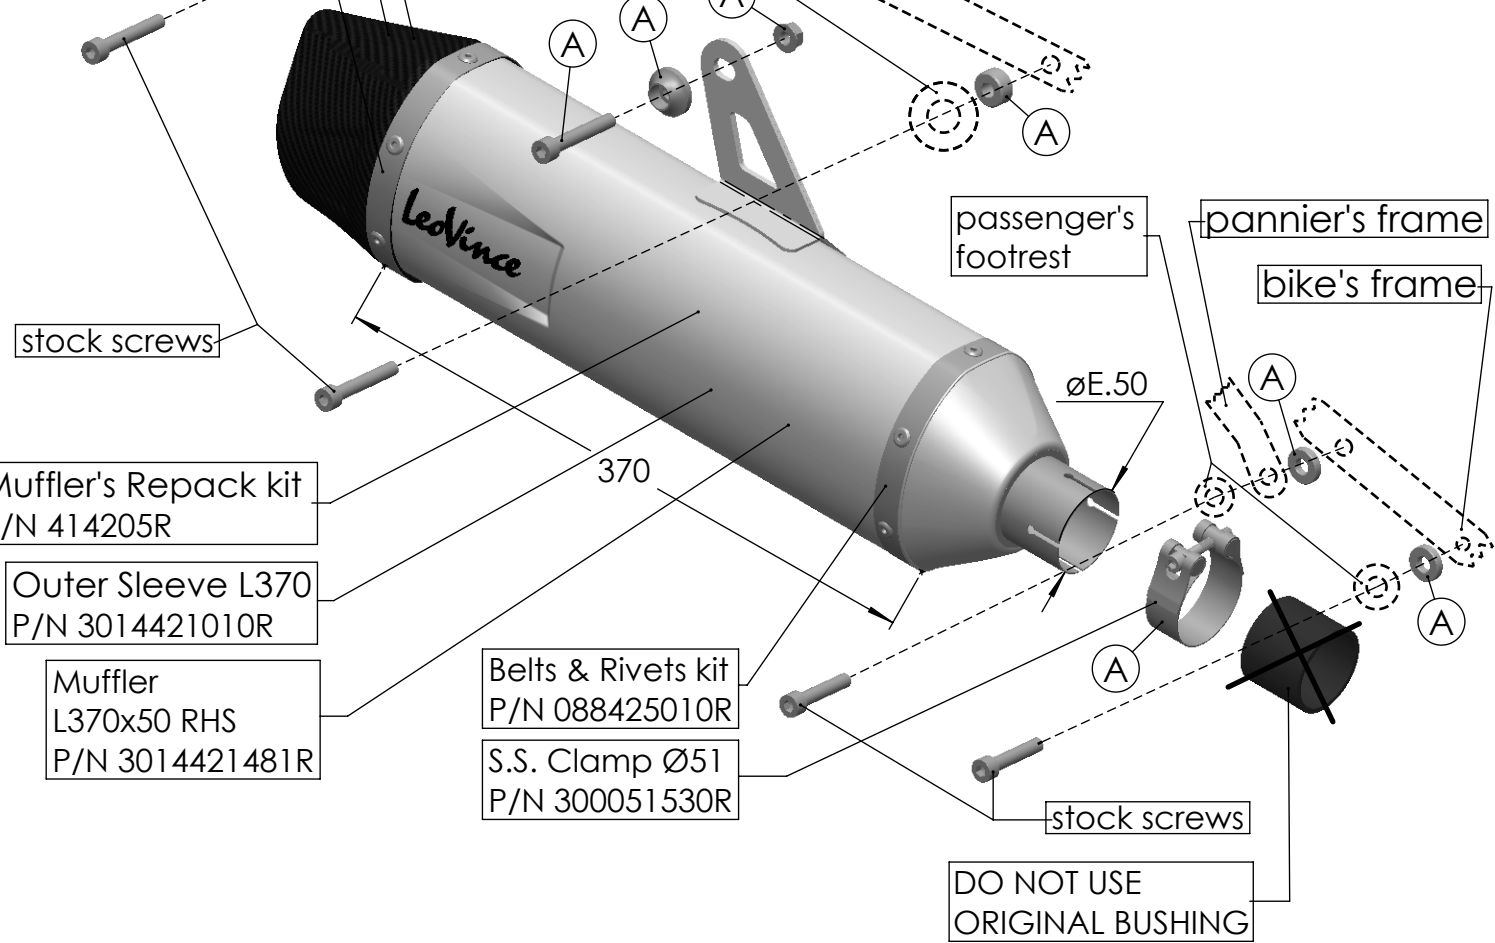

Db-Killer 32B  
P/N 307762801R

S.S. Inner End Cap kit  
P/N 307242711R

Carbon End Cap kit  
P/N 3014000701R

(E13) 92R - 01 10399

pannier's frame

bike's frame

Muffler's Repack kit  
P/N 414205R

Outer Sleeve L370  
P/N 3014421010R

Muffler  
L370x50 RHS  
P/N 3014421481R

Belts & Rivets kit  
P/N 088425010R

S.S. Clamp Ø51  
P/N 300051530R

DO NOT USE  
ORIGINAL BUSHING

(A) Fitting Kit P/N 3014421601R

## ART. 14421E - SPARE PARTS

TRIUMPH TIGER 1200 GT/RALLY  
(fit with the original panniers)

SLIP-ON - LV ONE EVO - STAINLESS STEEL - APPROVED