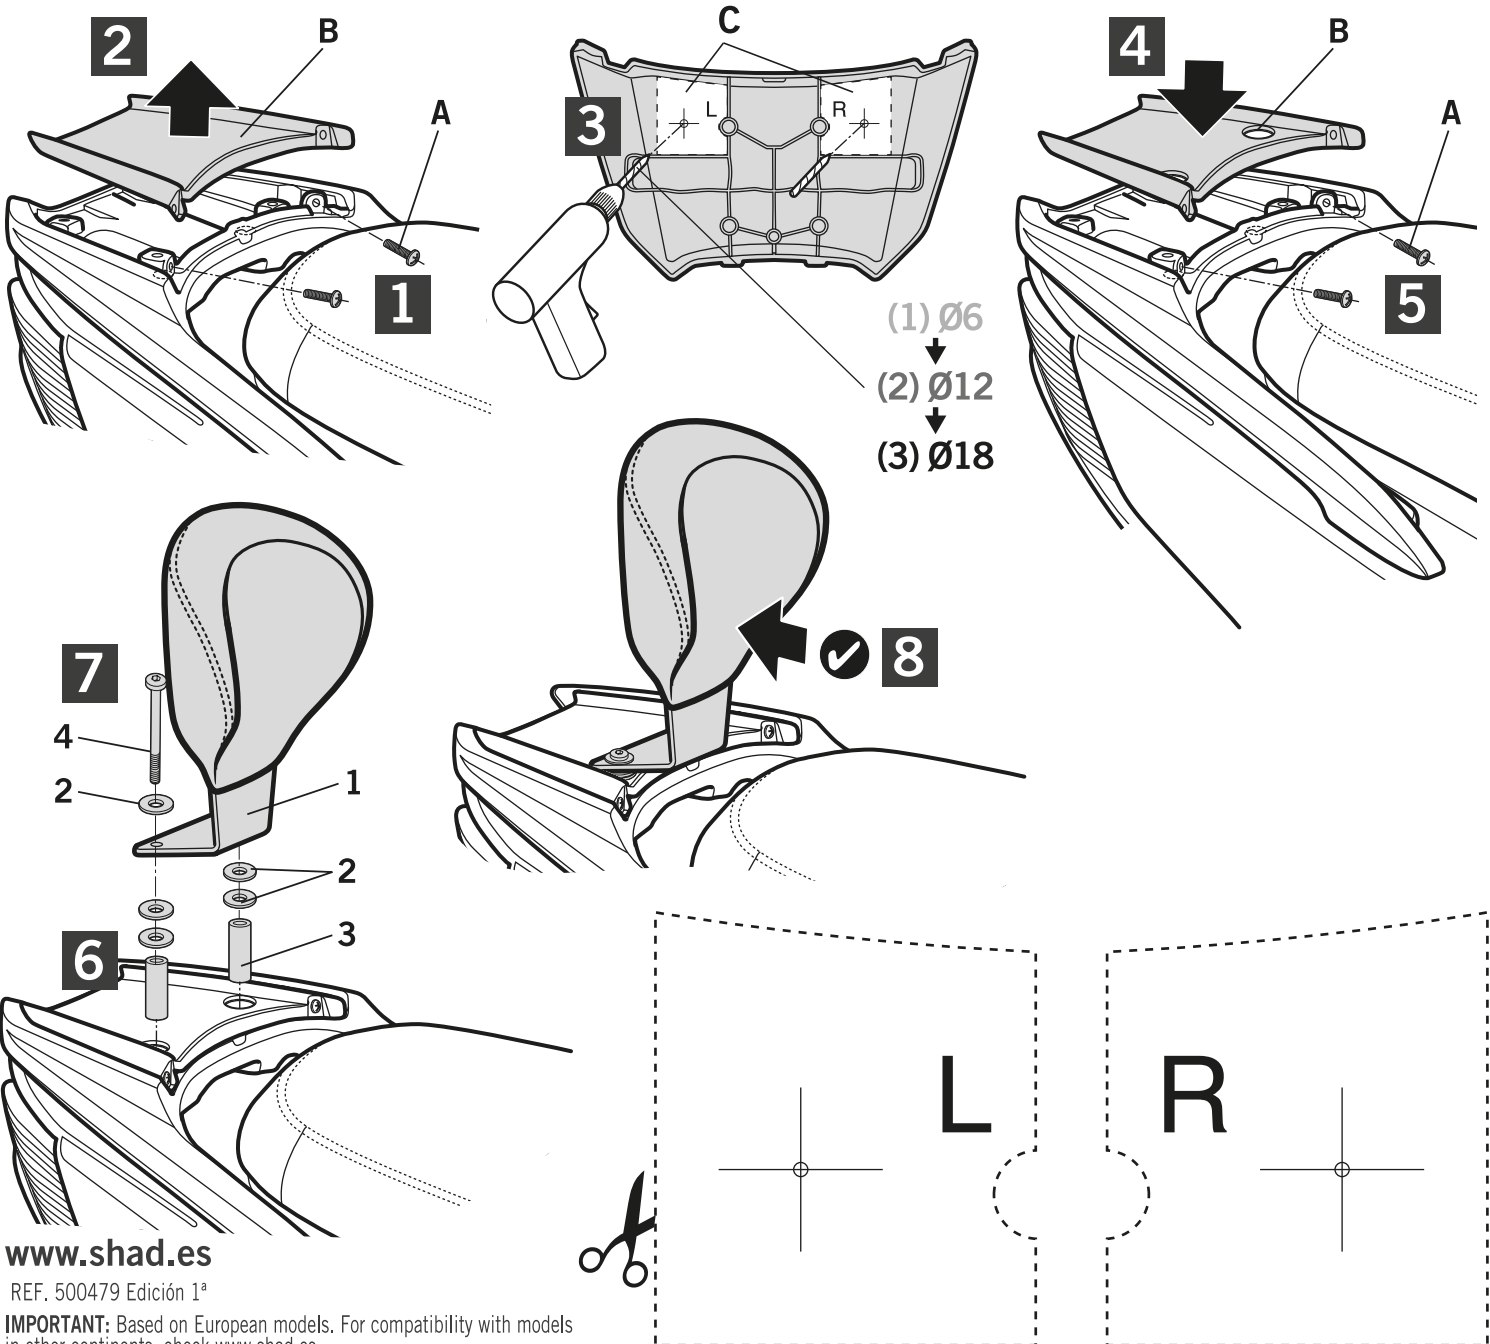

www.shad.es

REF. 500479 Edición 1ª

IMPORTANT: Based on European models. For compatibility with models in other continents, check www.shad.es