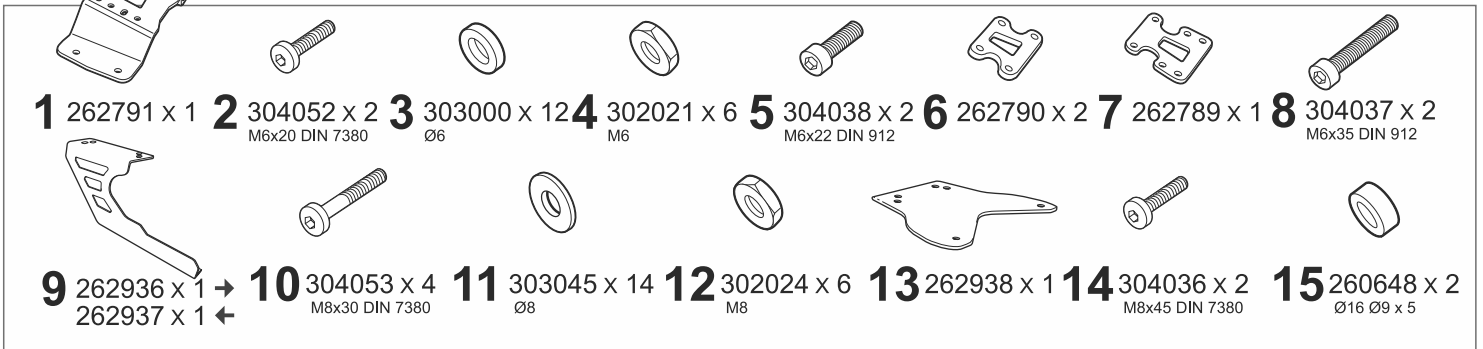

## YAMAHA TRACER 900 / GT '21 TOP MASTER Y0TC91ST

### WARNING! ⚠

**GB** Do not fully tighten the screws until it is ensured that the KIT is correctly attached and aligned.

**E** No apretar los tornillos del todo hasta asegurarse que el KIT está correctamente colocado y alineado.